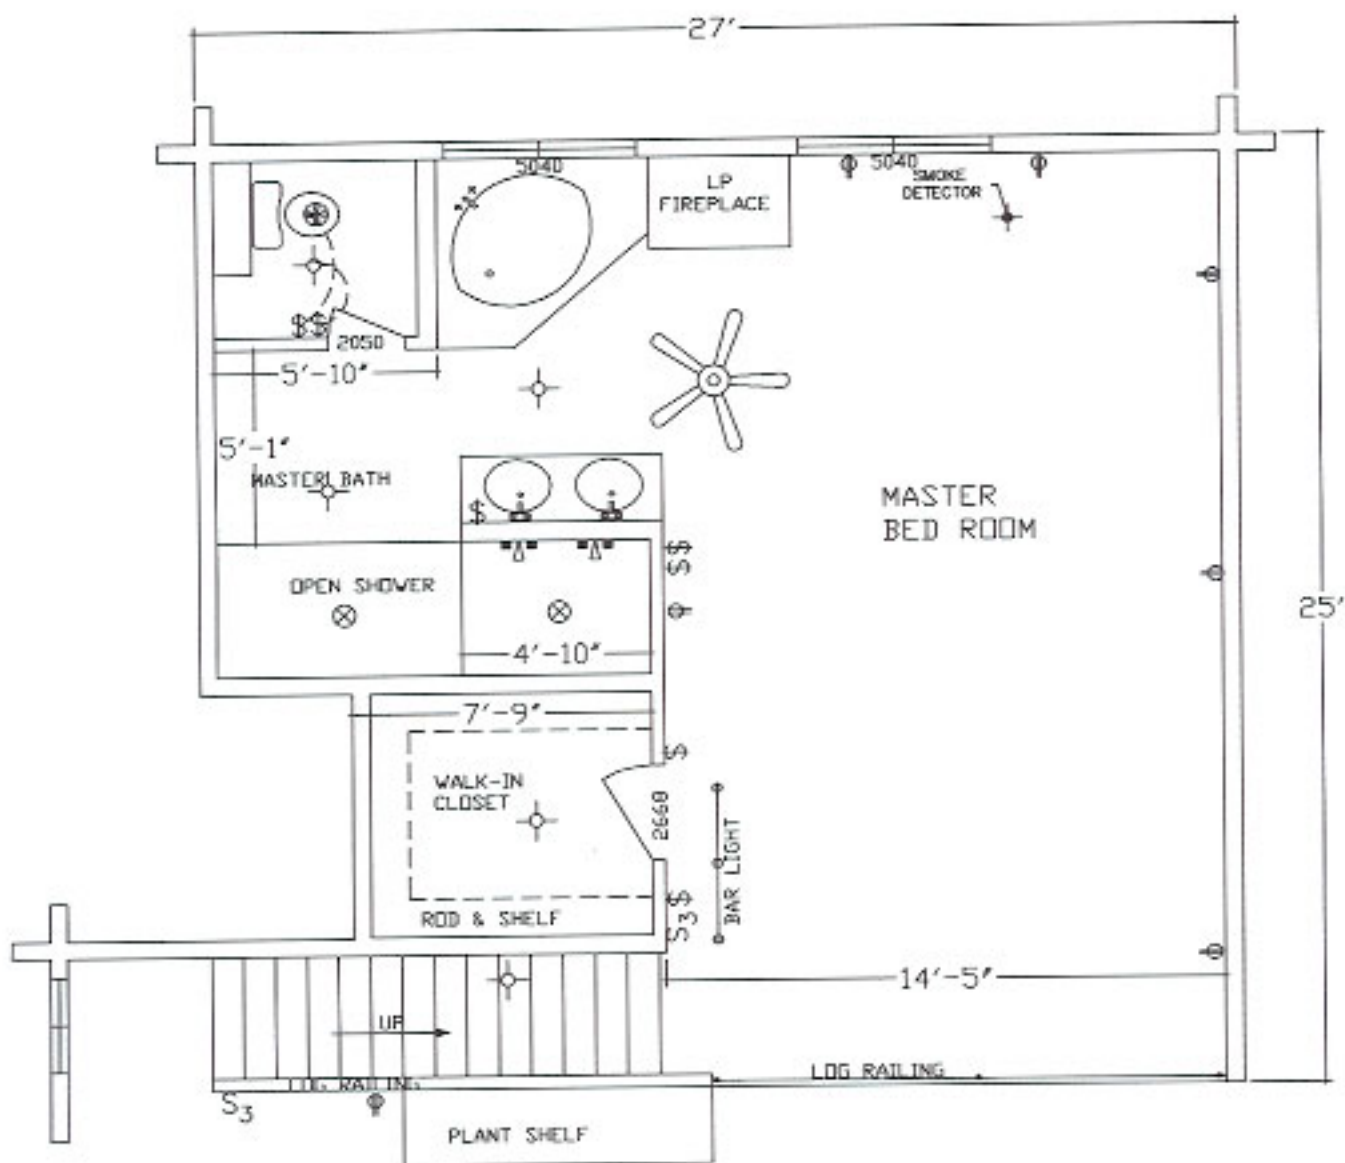

MIDDLETON

LOFT FLOOR

605 SQ. FT.

LOFT FLOOR

605 SQ. FT.

BASEMENT PLAN

BASEMENT 1217 SQ. FT.

GARAGE 281

TOTAL 1499 SQ. FT.