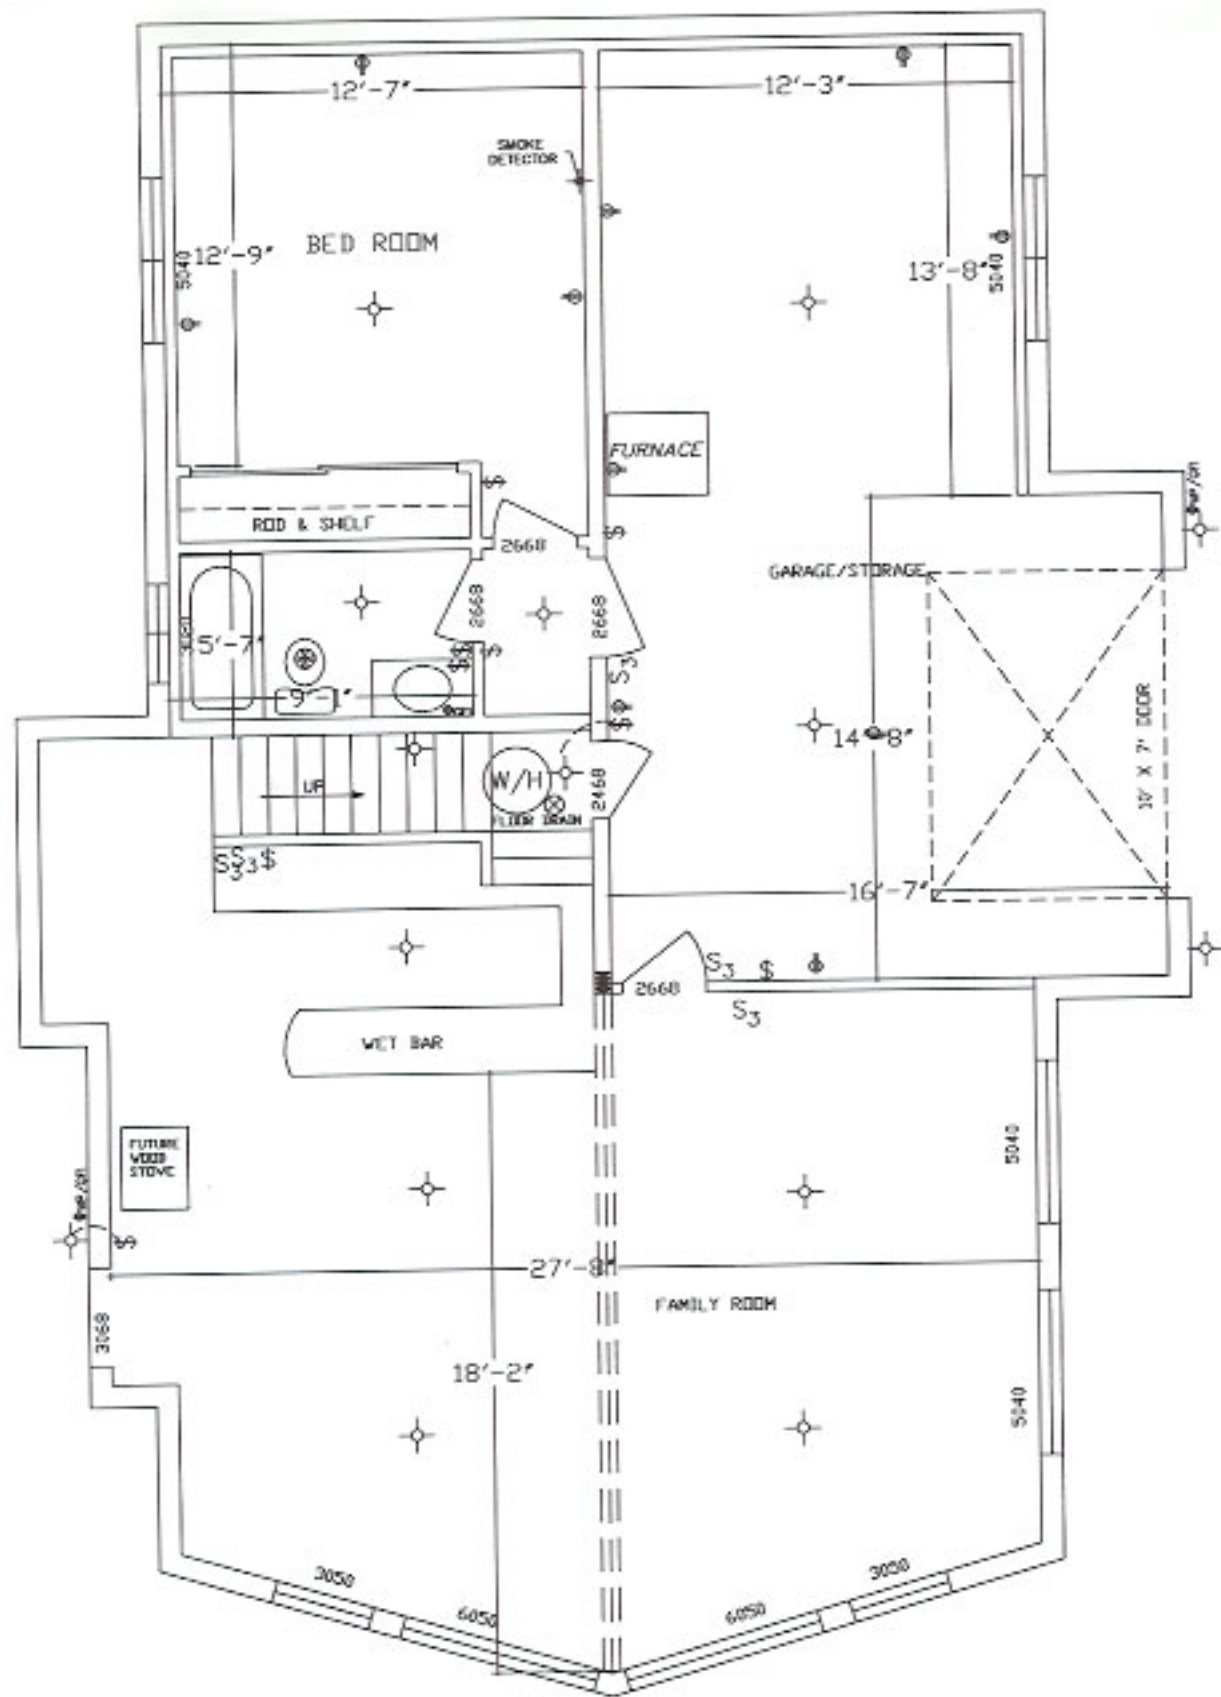

MIDDLETON

LOFT FLOOR

605 SQ. FT.

LOFT FLOOR

605 SQ. FT.

BASEMENT PLAN

BASEMENT 1217 SQ. FT.

GARAGE 281

TOTAL 1499 SQ. FT.