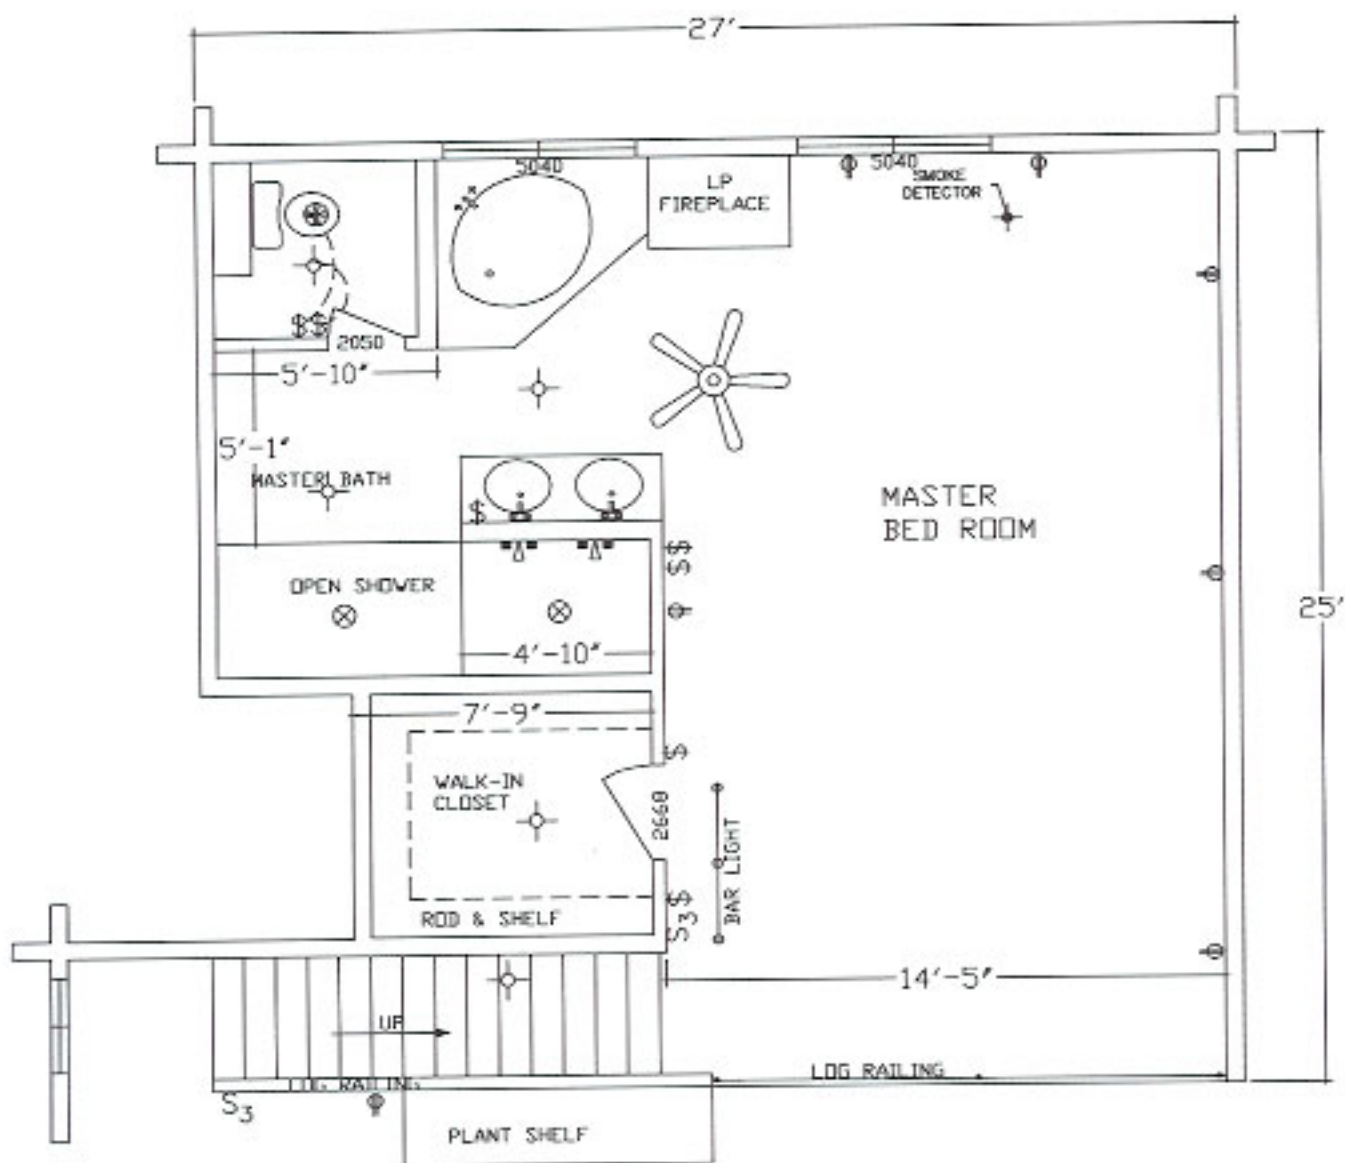

MIDDLETON

LOFT FLOOR

605 SQ. FT.

LOFT FLOOR

605 SQ. FT.

BASEMENT PLAN

BASEMENT 1217 SQ. FT.

GARAGE 281

TOTAL 1499 SQ. FT.